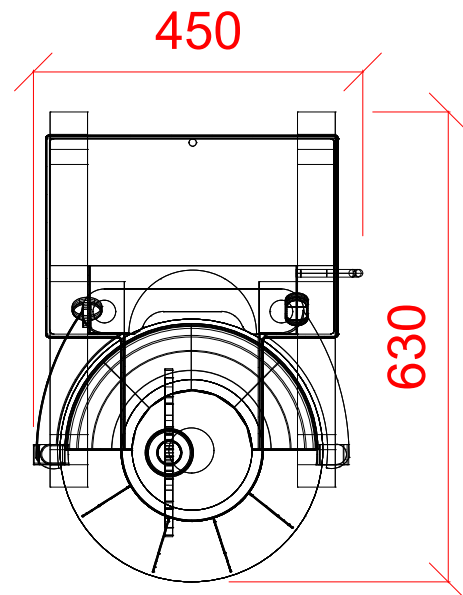

20 Litre Bench Mounted Mixer

HSM20-B1E

1 Electric

230/50/1 0.37kW 4amps
FUSE AT 16amps.