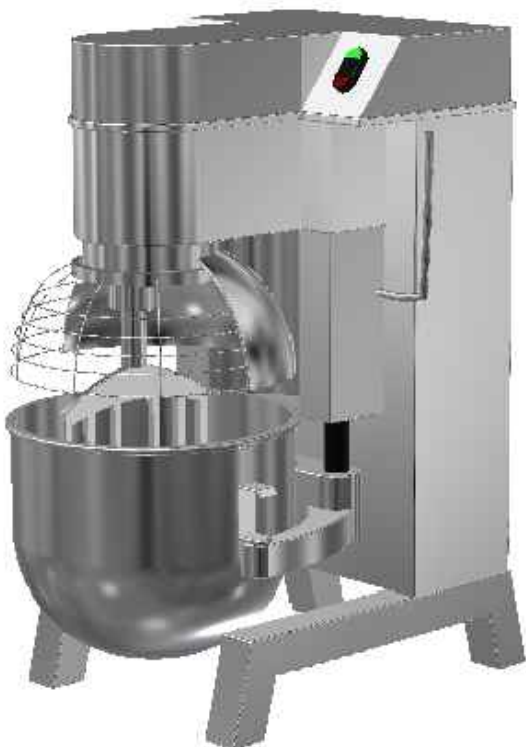

20 Litre Bench Mounted Mixer

HSM20-B1E

1 Electric

230/50/1 0.37kW 4amps
FUSE AT 16amps.