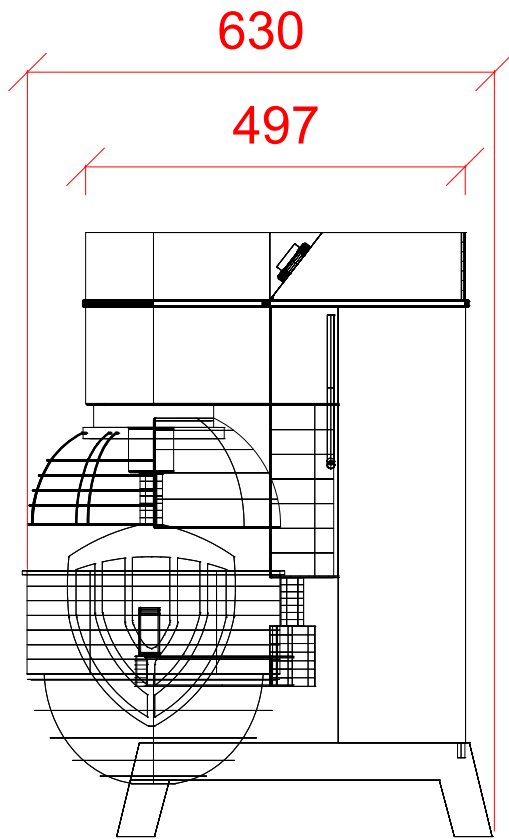

20 Litre Bench Mounted Mixer

HSM20-B1E

1 Electric

230/50/1 0.37kW 4amps
FUSE AT 16amps.