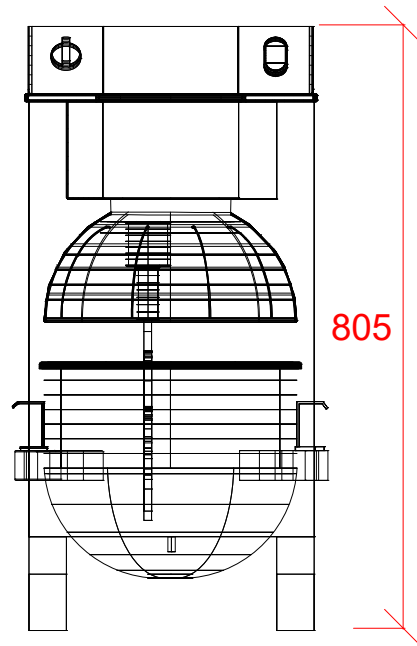

20 Litre Bench Mounted Mixer

HSM20-B1E

1 Electric

230/50/1 0.37kW 4amps
FUSE AT 16amps.